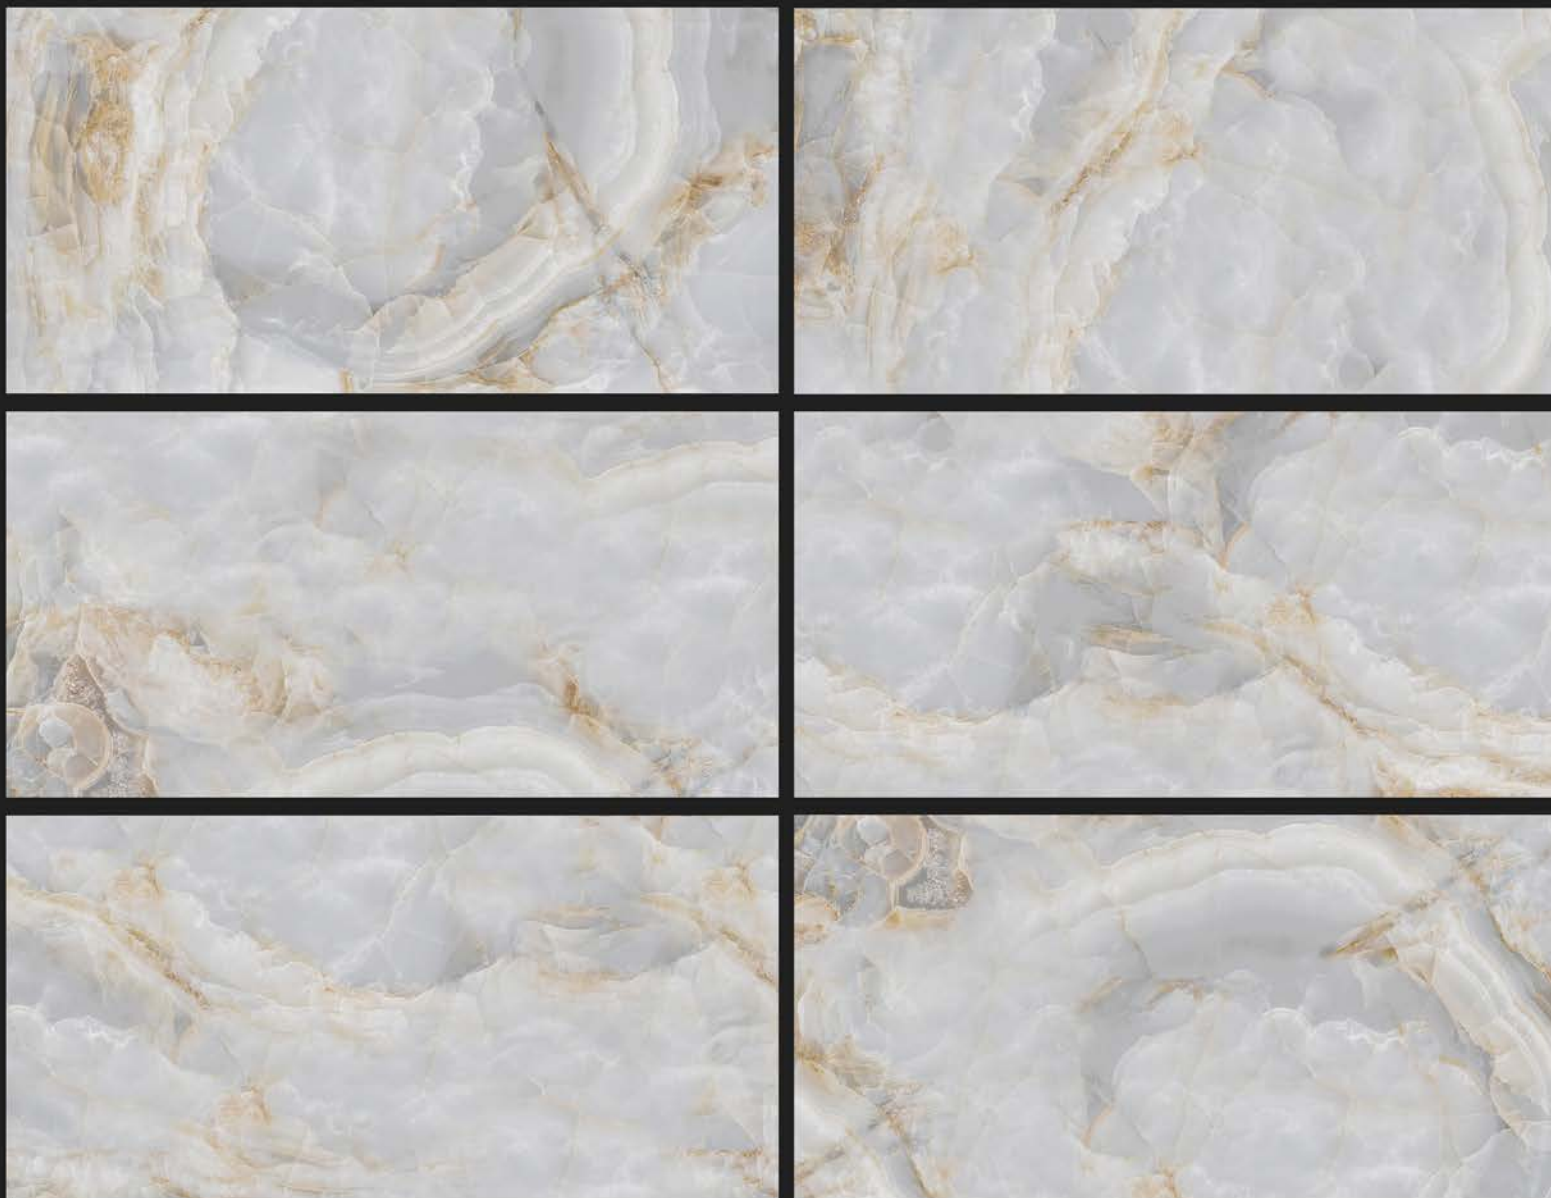

7 RANDOM FACES

SCAN FOR
VIDEO TIZER
VR 360°

packing & Weight info

size		Glaze	Thick		in box.			1 m²	num.		in pallet.		size
cm	surface		rect.	mm	pcs	m²	kg	kg	box	m²	kg	cm	
80 × 160	polish	•	11	1	1.28	39	23.5	40	51.2	1560	170×100