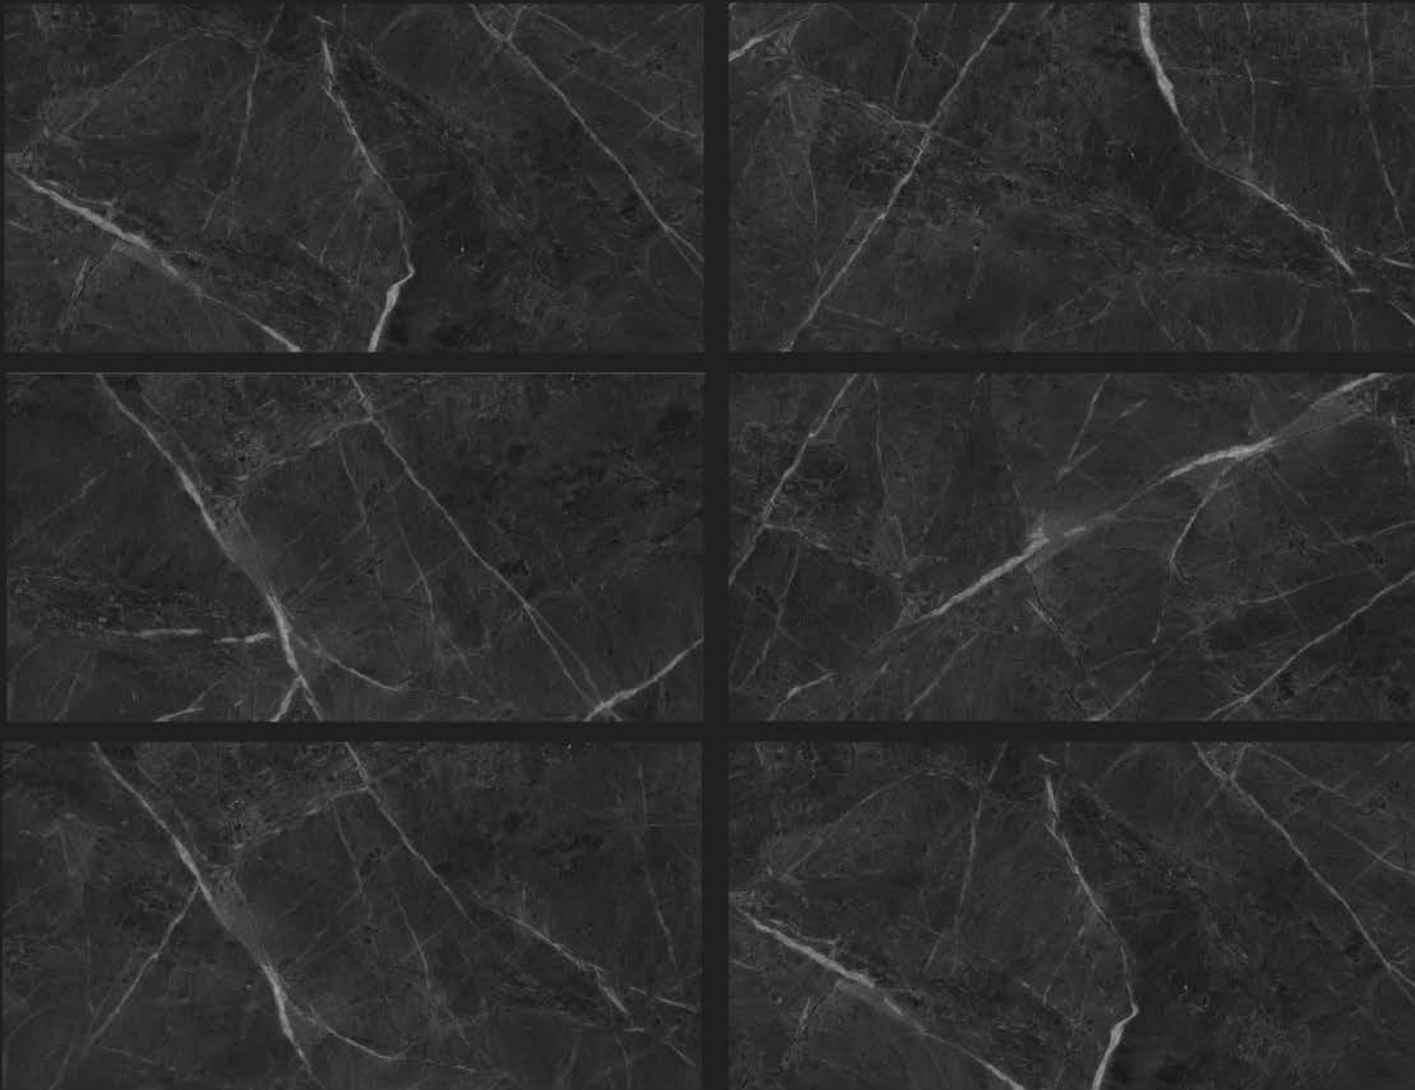

6
RANDOM FACES

SCAN FOR
VIDEO TIZER
VR 360°

packing & Weight info

size		Glaze		Thick		in box.			1 m²		num.			in pallet.		size	
cm		surface		rect.	mm	pcs	m²	kg	kg	box	m²	kg	cm				
60 × 120		Polish		•	9	3	2.16	42	19.4	52	112.32	2184	110x110